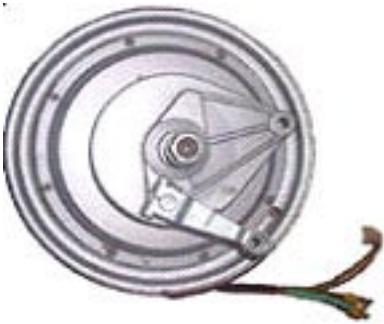

1500W Motor	420.00	1
2000W Motor	490.00	1
800W Motor	320.00	1