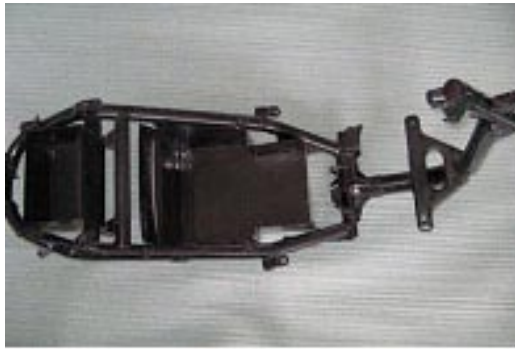

IRON PARTS

Name	Price (AUD)	Quantity
Kick stand	5.85	1
Main stand	9.80	1
Handle bar	12.40	1
Swing arm	16.90	1
Steering stem	24.50	1
Rear carrier	8.65	2
Bracket licence rear	3.50	1
Frame assy	85.00	1
Fastner for battery	4.25	1
L/R moulding site	12.30	2
Bracket, front cover	9.60	1

BLACK PLASTIC

Name	Price	Quantity
Box luggage	8.50	1
Cover speedometer	6.10	1
Cover, front	14.90	2
Floor panel	8.60	1
Front fender	5.50	2
Cover, under	9.20	1
Cover,center	10.20	1
Frame fender	8.90	1

COVER PLASTIC

Name	Price	Quantity
Cover face		1
Front cover nether		1
Body side cover		2
L body side cover	15.20	1
R body side cover	15.20	1
Rear carrier cover	8.30	2
Cover center	22.50	1
Swingarm left cover	9.90	1
Swingarm right cover	9.90	1
Front light cover	11.40	1
Rear light cover	13.50	1